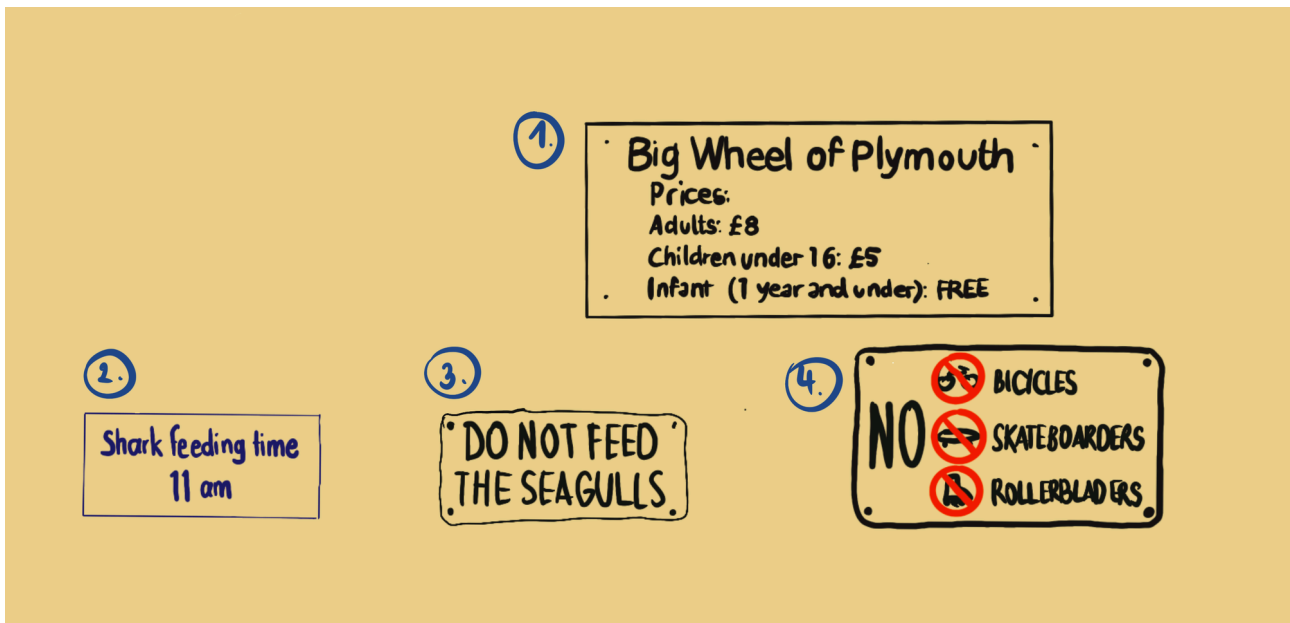

Mediation of written information: Übung

English

- ① Sieh dir die Schilder genau an. Beschreibe deiner Mutter auf Deutsch, um was es sich bei den Schildern handelt.

Mediation of written information: Übung

English

- ② Sieh dir die Schilder genau an. Beschreibe deinem englischen Onkel auf Englisch, was auf den Schildern steht.

Mediation of written information: Übung

English

- ③ You are in London with your friends. You would like to go to the National Park. How do you get there and how long does it take to get there?
Give the answers in German.

Dartmoor National Park is in Devon in south-west England. It is about 230 miles from London. It is best to travel there by train. The train from London Paddington to Plymouth leaves every hour and takes about 3,5 hours.