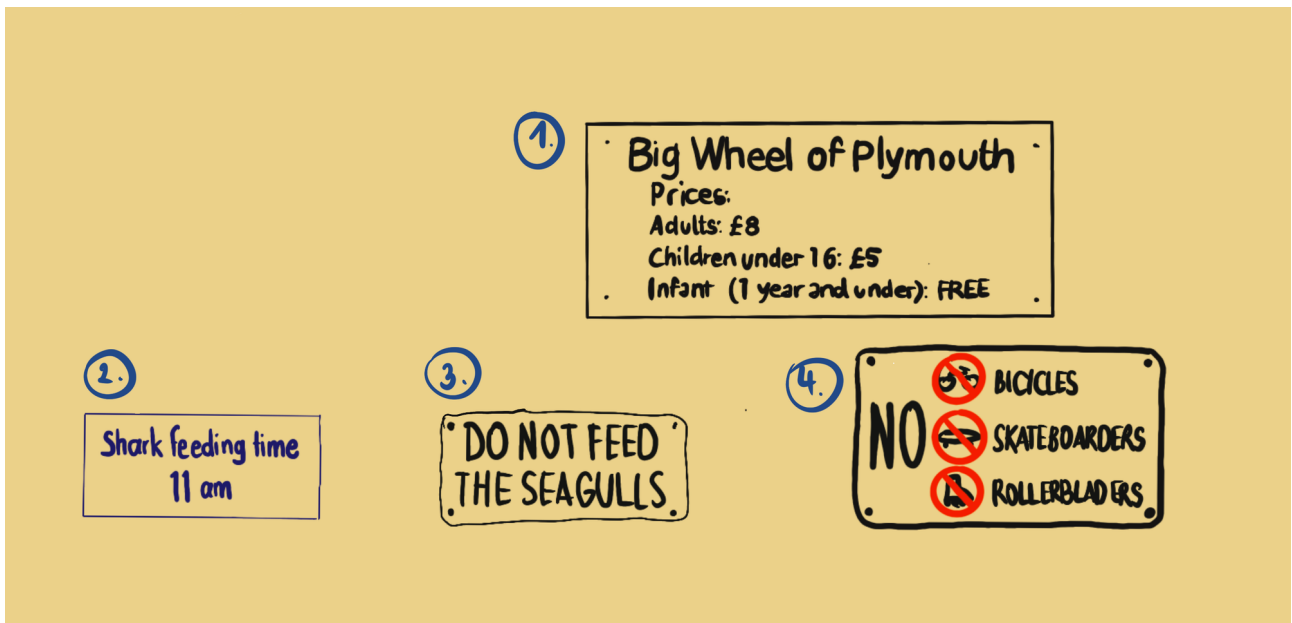

Mediation of written information: Übung

English

- ① Sieh dir die Schilder genau an. Beschreibe deiner Mutter auf Deutsch, um was es sich bei den Schildern handelt.

Mediation of written information: Übung

English

- ② Sieh dir die Schilder genau an. Beschreibe deinem englischen Onkel auf Englisch, was auf den Schildern steht.

Mediation of written information: Übung

English

- ③ You are in London with your friends. You would like to go to the National Park. How do you get there and how long does it take to get there?
Give the answers in German.

Dartmoor National Park is in Devon in south-west England. It is about 230 miles from London. It is best to travel there by train. The train from London Paddington to Plymouth leaves every hour and takes about 3,5 hours.